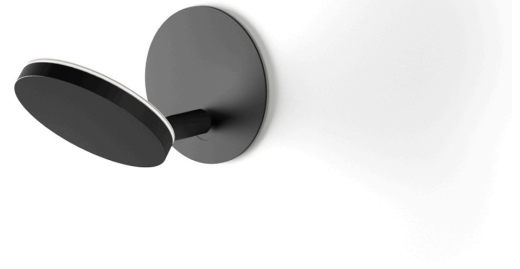

PANZERI

Bella

120V AC dimmable
X052U02.011.0509

● black

Spec sheet

CODE	X052U02.011.0509
SYSTEM POWER CONSUMPTION	6,5W
EFFICACY	64.67lm/W
LIGHT SOURCE	LED
LIGHT SOURCE LIFETIME	L80 (B10) 70.000h
COLOUR TEMPERATURE	2700K Ra>90
LIGHT DISTRIBUTION	adjustable
POWER SUPPLY	120V AC
FREQUENCY	60Hz
ELECTRICAL CONFIGURATION	dimmable
DRIVER	integrated included
NOMINAL LUMINOUS FLUX	460lm
DELIVERED LUMEN OUTPUT	388lm
EFFICIENCY	84.3%
WEIGHT	2,05 lbs
PROTECTION DEGREE	IP20
COLOUR TOLLERANCES	SDCM 3
PACKING DIMENSIONS	5,1 x 9,5 x 4,7 in

Lighting fixture for wall semi-built-in installation for interiors, with swivelling light beam.
Pickled sheet metal fixing disk in white polyacrylic paint.
Pickled sheet metal wall plate in white, black, bronze, mat brass or titanium polyacrylic paint.
Turned brass joints in polyacrylic paint.
Die-cast aluminium structure in polyacrylic paint.
Die-cast aluminium head rotating on three axes in polyacrylic paint.
Modelled acrylic diffuser with mat finish.
Aluminium closing disk in polyacrylic paint.
Push-button to adjust luminosity according to 5 levels of visual comfort.
Recessed housing for masonry or plasterboard, in pickled sheet metal in polyacrylic paint.
Pickled sheet metal brackets for plasterboard fixing.
Built-in hole dimension: 95x95mm (3,7x3,7")