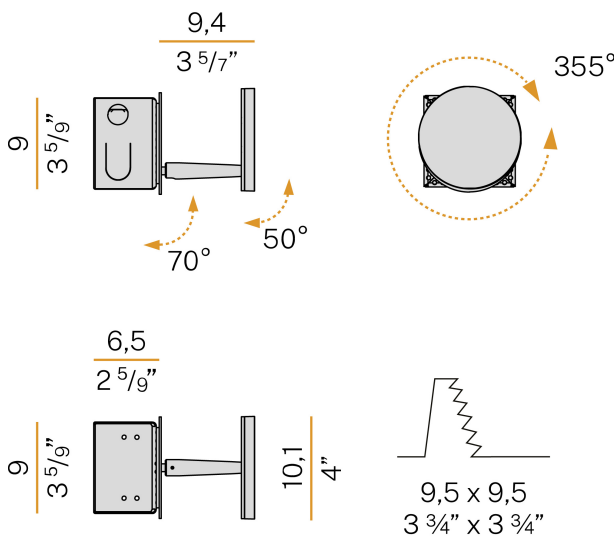

Technical drawing