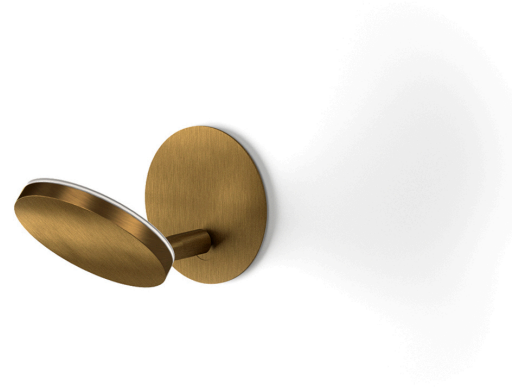

## Bella

120V AC dimmable  
X052U17.011.0509

 bronze

### Spec sheet

CODE	X052U17.011.0509
SYSTEM POWER CONSUMPTION	6,5W
EFFICACY	64.67lm/W
LIGHT SOURCE	LED
LIGHT SOURCE LIFETIME	L80 (B10) 70.000h
COLOUR TEMPERATURE	2700K Ra>90
LIGHT DISTRIBUTION	adjustable
POWER SUPPLY	120V AC
FREQUENCY	60Hz
ELECTRICAL CONFIGURATION	dimmable
DRIVER	integrated included
NOMINAL LUMINOUS FLUX	460lm
DELIVERED LUMEN OUTPUT	388lm
EFFICIENCY	84.3%
WEIGHT	2,05 lbs
PROTECTION DEGREE	IP20
COLOUR TOLLERANCES	SDCM 3
PACKING DIMENSIONS	5,1 x 9,5 x 4,7 in

Lighting fixture for wall semi-built-in installation for interiors, with swivelling light beam.  
Pickled sheet metal fixing disk in white polyacrylic paint.  
Pickled sheet metal wall plate in white, black, bronze, mat brass or titanium polyacrylic paint.  
Turned brass joints in polyacrylic paint.  
Die-cast aluminium structure in polyacrylic paint.  
Die-cast aluminium head rotating on three axes in polyacrylic paint.  
Modelled acrylic diffuser with mat finish.  
Aluminium closing disk in polyacrylic paint.  
Push-button to adjust luminosity according to 5 levels of visual comfort.  
Recessed housing for masonry or plasterboard, in pickled sheet metal in polyacrylic paint.  
Pickled sheet metal brackets for plasterboard fixing.  
Built-in hole dimension: 95x95mm (3,7x3,7")