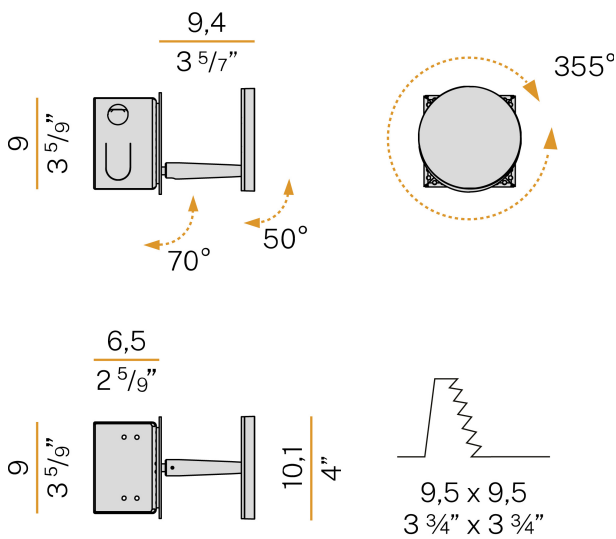

PANZERI

Bella

120V AC 120V ON-OFF
X052U17.011.0550

Spec sheet

CODE	X052U17.011.0550
SYSTEM POWER CONSUMPTION	5W
EFFICACY	77.6lm/W
LIGHT SOURCE	LED
LIGHT SOURCE LIFETIME	L80 (B10) 70.000h
COLOUR TEMPERATURE	2700K Ra>90
LIGHT DISTRIBUTION	adjustable
POWER SUPPLY	120V AC
FREQUENCY	50/60Hz
ELECTRICAL CONFIGURATION	120V ON-OFF
DRIVER	integrated included
NOMINAL LUMINOUS FLUX	460lm
DELIVERED LUMEN OUTPUT	388lm
EFFICIENCY	84.3%
WEIGHT	0,93 Kg
PROTECTION DEGREE	IP20
COLOUR TOLLERANCES	SDCM 3
PACKING DIMENSIONS	13,0 x 24,0 x 12,0 cm

Lighting fixture for wall semi-built-in installation for interiors, with swivelling light beam.
Pickled sheet metal fixing disk in white polyacrylic paint.
Pickled sheet metal wall plate in white, black, bronze, mat brass or titanium polyacrylic paint.
Turned brass joints in polyacrylic paint.
Die-cast aluminium structure in polyacrylic paint.
Die-cast aluminium head rotating on three axes in polyacrylic paint.
Modelled acrylic diffuser with mat finish.
Aluminium closing disk in polyacrylic paint.
Push-button to adjust luminosity according to 5 levels of visual comfort.
Recessed housing for masonry or plasterboard, in pickled sheet metal in polyacrylic paint.
Pickled sheet metal brackets for plasterboard fixing.
Built-in hole dimension: 95x95mm (3,7x3,7")

Technical drawing

Application