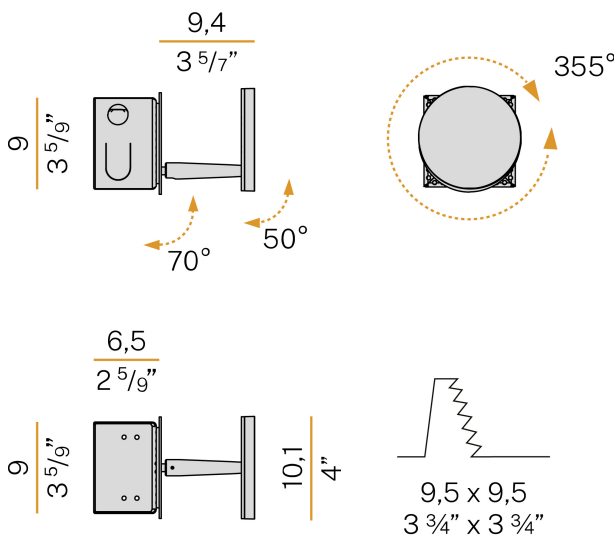

PANZERI

Bella

120V AC 120V ON-OFF
X052U19.011.0550

mat brass

Spec sheet

CODE	X052U19.011.0550
SYSTEM POWER CONSUMPTION	5W
EFFICACY	77.6lm/W
LIGHT SOURCE	LED
LIGHT SOURCE LIFETIME	L80 (B10) 70.000h
COLOUR TEMPERATURE	2700K Ra>90
LIGHT DISTRIBUTION	adjustable
POWER SUPPLY	120V AC
FREQUENCY	50/60Hz
ELECTRICAL CONFIGURATION	120V ON-OFF
DRIVER	integrated included
NOMINAL LUMINOUS FLUX	460lm
DELIVERED LUMEN OUTPUT	388lm
EFFICIENCY	84.3%
WEIGHT	0,93 Kg
PROTECTION DEGREE	IP20
COLOUR TOLLERANCES	SDCM 3
PACKING DIMENSIONS	13,0 x 24,0 x 12,0 cm

Lighting fixture for wall semi-built-in installation for interiors, with swivelling light beam.
Pickled sheet metal fixing disk in white polyacrylic paint.
Pickled sheet metal wall plate in white, black, bronze, mat brass or titanium polyacrylic paint.
Turned brass joints in polyacrylic paint.
Die-cast aluminium structure in polyacrylic paint.
Die-cast aluminium head rotating on three axes in polyacrylic paint.
Modelled acrylic diffuser with mat finish.
Aluminium closing disk in polyacrylic paint.
Push-button to adjust luminosity according to 5 levels of visual comfort.
Recessed housing for masonry or plasterboard, in pickled sheet metal in polyacrylic paint.
Pickled sheet metal brackets for plasterboard fixing.
Built-in hole dimension: 95x95mm (3,7x3,7")

Technical drawing

Application