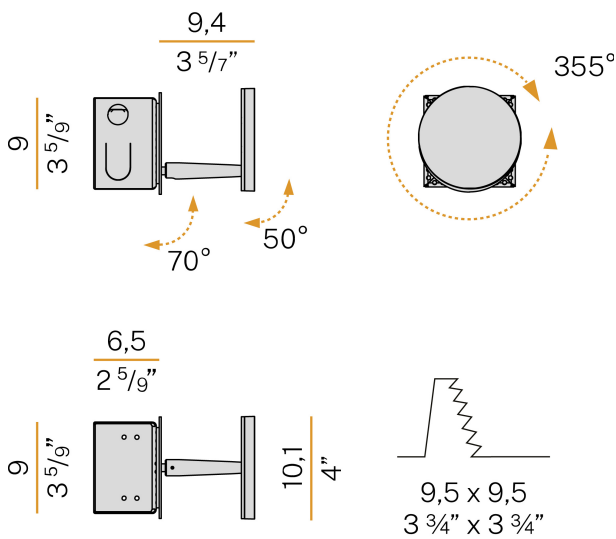

PANZERI

Bella

120V AC 120V ON-OFF

X052U30.011.0550

titanium

Spec sheet

CODE	X052U30.011.0550
SYSTEM POWER CONSUMPTION	5W
EFFICACY	77.6lm/W
LIGHT SOURCE	LED
LIGHT SOURCE LIFETIME	L80 (B10) 70.000h
COLOUR TEMPERATURE	2700K Ra>90
LIGHT DISTRIBUTION	adjustable
POWER SUPPLY	120V AC
FREQUENCY	50/60Hz
ELECTRICAL CONFIGURATION	120V ON-OFF
DRIVER	integrated included
NOMINAL LUMINOUS FLUX	460lm
DELIVERED LUMEN OUTPUT	388lm
EFFICIENCY	84.3%
WEIGHT	0,93 Kg
PROTECTION DEGREE	IP20
COLOUR TOLLERANCES	SDCM 3
PACKING DIMENSIONS	13,0 x 24,0 x 12,0 cm

Lighting fixture for wall semi-built-in installation for interiors, with swivelling light beam.
Pickled sheet metal fixing disk in white polyacrylic paint.
Pickled sheet metal wall plate in white, black, bronze, mat brass or titanium polyacrylic paint.
Turned brass joints in polyacrylic paint.
Die-cast aluminium structure in polyacrylic paint.
Die-cast aluminium head rotating on three axes in polyacrylic paint.
Modelled acrylic diffuser with mat finish.
Aluminium closing disk in polyacrylic paint.
Push-button to adjust luminosity according to 5 levels of visual comfort.
Recessed housing for masonry or plasterboard, in pickled sheet metal in polyacrylic paint.
Pickled sheet metal brackets for plasterboard fixing.
Built-in hole dimension: 95x95mm (3,7x3,7")

Technical drawing

Application