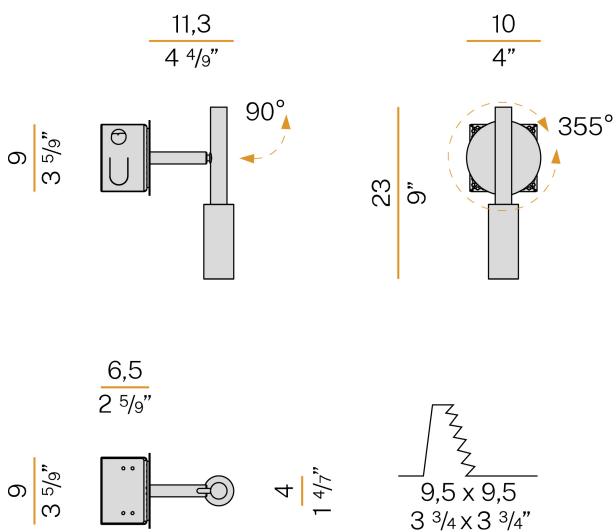

PANZERI

Tubino

120V AC 120V ON-OFF
X073U01.001.0550

white

Spec sheet

CODE	X073U01.001.0550
SYSTEM POWER CONSUMPTION	6,5W
EFFICACY	56.5lm/W
LIGHT SOURCE	LED
LIGHT SOURCE LIFETIME	L70 (B50) 80.000h
COLOUR TEMPERATURE	2700K Ra>90
LIGHT DISTRIBUTION	adjustable
POWER SUPPLY	120V AC
FREQUENCY	50/60Hz
ELECTRICAL CONFIGURATION	120V ON-OFF
DRIVER	integrated included
NOMINAL LUMINOUS FLUX	475lm
DELIVERED LUMEN OUTPUT	339lm
EFFICIENCY	71.4%
WEIGHT	1,09 Kg
PROTECTION DEGREE	IP20
COLOUR TOLLERANCES	SDCM 3
PACKING DIMENSIONS	29,0 x 24,0 x 14,0 cm

Lighting fixture for ceiling or wall semi-built-in installation for interiors, with swivelling light beam.
Pickled sheet metal fixing disk in white polyacrylic paint.
Pickled sheet metal wall plate in white, champagne, mat black, bronze or titanium polyacrylic paint.
Turned brass joints in polyacrylic paint.
Turned aluminium structure in polyacrylic paint.
Turned aluminium head rotating on two axes in polyacrylic paint.
Modelled polycarbonate diffuser with opaline finish.
Turned brass end cap in polyacrylic paint.
Recessed housing for masonry or plasterboard, in pickled sheet metal in polyacrylic paint.
Pickled sheet metal brackets for plasterboard fixing.
Built-in hole dimension: 95x95mm (3,7x3,7")

Technical drawing

Application

Polar diagram