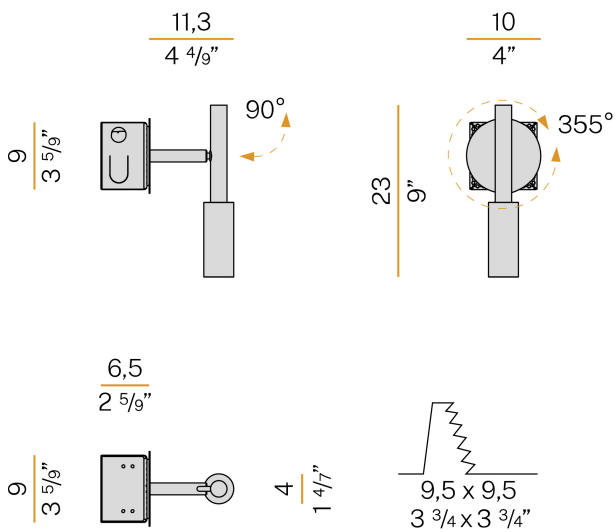

PANZERI

Tubino

120V AC 120V ON-OFF
X073U05.001.0550

 champagne

Spec sheet

CODE	X073U05.001.0550
SYSTEM POWER CONSUMPTION	6,5W
EFFICACY	56.5lm/W
LIGHT SOURCE	LED
LIGHT SOURCE LIFETIME	L70 (B50) 80.000h
COLOUR TEMPERATURE	2700K Ra>90
LIGHT DISTRIBUTION	adjustable
POWER SUPPLY	120V AC
FREQUENCY	50/60Hz
ELECTRICAL CONFIGURATION	120V ON-OFF
DRIVER	integrated included
NOMINAL LUMINOUS FLUX	475lm
DELIVERED LUMEN OUTPUT	339lm
EFFICIENCY	71.4%
WEIGHT	1,09 Kg
PROTECTION DEGREE	IP20
COLOUR TOLLERANCES	SDCM 3
PACKING DIMENSIONS	29,0 x 24,0 x 14,0 cm

Lighting fixture for ceiling or wall semi-built-in installation for interiors, with swivelling light beam.
Pickled sheet metal fixing disk in white polyacrylic paint.
Pickled sheet metal wall plate in white, champagne, mat black, bronze or titanium polyacrylic paint.
Turned brass joints in polyacrylic paint.
Turned aluminium structure in polyacrylic paint.
Turned aluminium head rotating on two axes in polyacrylic paint.
Modelled polycarbonate diffuser with opaline finish.
Turned brass end cap in polyacrylic paint.
Recessed housing for masonry or plasterboard, in pickled sheet metal in polyacrylic paint.
Pickled sheet metal brackets for plasterboard fixing.
Built-in hole dimension: 95x95mm (3,7x3,7")

Technical drawing

Application

Polar diagram