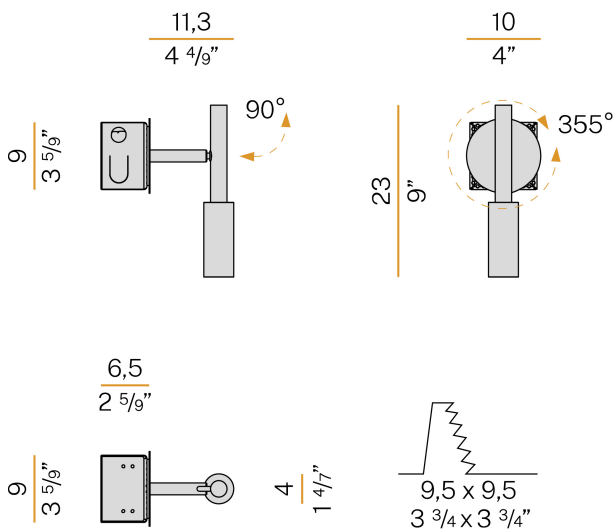

PANZERI

Tubino

120V AC 120V ON-OFF
X073U06.001.0550

● mat black

Spec sheet

CODE	X073U06.001.0550
SYSTEM POWER CONSUMPTION	6,5W
EFFICACY	56.5lm/W
LIGHT SOURCE	LED
LIGHT SOURCE LIFETIME	L70 (B50) 80.000h
COLOUR TEMPERATURE	2700K Ra>90
LIGHT DISTRIBUTION	adjustable
POWER SUPPLY	120V AC
FREQUENCY	50/60Hz
ELECTRICAL CONFIGURATION	120V ON-OFF
DRIVER	integrated included
NOMINAL LUMINOUS FLUX	475lm
DELIVERED LUMEN OUTPUT	339lm
EFFICIENCY	71.4%
WEIGHT	1,09 Kg
PROTECTION DEGREE	IP20
COLOUR TOLLERANCES	SDCM 3
PACKING DIMENSIONS	29,0 x 24,0 x 14,0 cm

Lighting fixture for ceiling or wall semi-built-in installation for interiors, with swivelling light beam.
Pickled sheet metal fixing disk in white polyacrylic paint.
Pickled sheet metal wall plate in white, champagne, mat black, bronze or titanium polyacrylic paint.
Turned brass joints in polyacrylic paint.
Turned aluminium structure in polyacrylic paint.
Turned aluminium head rotating on two axes in polyacrylic paint.
Modelled polycarbonate diffuser with opaline finish.
Turned brass end cap in polyacrylic paint.
Recessed housing for masonry or plasterboard, in pickled sheet metal in polyacrylic paint.
Pickled sheet metal brackets for plasterboard fixing.
Built-in hole dimension: 95x95mm (3,7x3,7")

Technical drawing