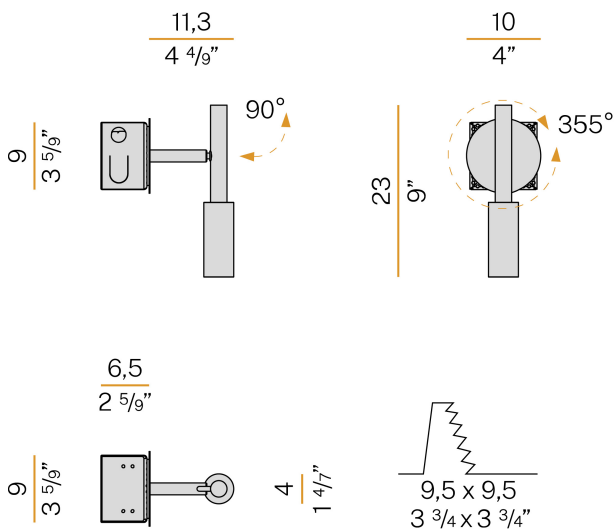

PANZERI

Tubino

120V AC 120V ON-OFF
X073U17.001.0550

Spec sheet

CODE	X073U17.001.0550
SYSTEM POWER CONSUMPTION	6,5W
EFFICACY	56.5lm/W
LIGHT SOURCE	LED
LIGHT SOURCE LIFETIME	L70 (B50) 80.000h
COLOUR TEMPERATURE	2700K Ra>90
LIGHT DISTRIBUTION	adjustable
POWER SUPPLY	120V AC
FREQUENCY	50/60Hz
ELECTRICAL CONFIGURATION	120V ON-OFF
DRIVER	integrated included
NOMINAL LUMINOUS FLUX	475lm
DELIVERED LUMEN OUTPUT	339lm
EFFICIENCY	71.4%
WEIGHT	1,09 Kg
PROTECTION DEGREE	IP20
COLOUR TOLLERANCES	SDCM 3
PACKING DIMENSIONS	29,0 x 24,0 x 14,0 cm

Lighting fixture for ceiling or wall semi-built-in installation for interiors, with swivelling light beam.
Pickled sheet metal fixing disk in white polyacrylic paint.
Pickled sheet metal wall plate in white, champagne, mat black, bronze or titanium polyacrylic paint.
Turned brass joints in polyacrylic paint.
Turned aluminium structure in polyacrylic paint.
Turned aluminium head rotating on two axes in polyacrylic paint.
Modelled polycarbonate diffuser with opaline finish.
Turned brass end cap in polyacrylic paint.
Recessed housing for masonry or plasterboard, in pickled sheet metal in polyacrylic paint.
Pickled sheet metal brackets for plasterboard fixing.
Built-in hole dimension: 95x95mm (3,7x3,7")

Technical drawing

Application

Polar diagram