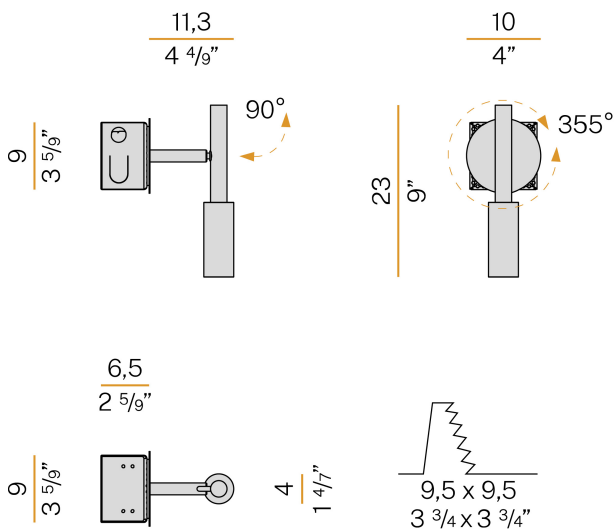

PANZERI

Tubino

120V AC 120V ON-OFF
X073U30.001.0550

titanium

Spec sheet

CODE	X073U30.001.0550
SYSTEM POWER CONSUMPTION	6,5W
EFFICACY	56.5lm/W
LIGHT SOURCE	LED
LIGHT SOURCE LIFETIME	L70 (B50) 80.000h
COLOUR TEMPERATURE	2700K Ra>90
LIGHT DISTRIBUTION	adjustable
POWER SUPPLY	120V AC
FREQUENCY	50/60Hz
ELECTRICAL CONFIGURATION	120V ON-OFF
DRIVER	integrated included
NOMINAL LUMINOUS FLUX	475lm
DELIVERED LUMEN OUTPUT	339lm
EFFICIENCY	71.4%
WEIGHT	1,09 Kg
PROTECTION DEGREE	IP20
COLOUR TOLLERANCES	SDCM 3
PACKING DIMENSIONS	29,0 x 24,0 x 14,0 cm

Lighting fixture for ceiling or wall semi-built-in installation for interiors, with swivelling light beam.
Pickled sheet metal fixing disk in white polyacrylic paint.
Pickled sheet metal wall plate in white, champagne, mat black, bronze or titanium polyacrylic paint.
Turned brass joints in polyacrylic paint.
Turned aluminium structure in polyacrylic paint.
Turned aluminium head rotating on two axes in polyacrylic paint.
Modelled polycarbonate diffuser with opaline finish.
Turned brass end cap in polyacrylic paint.
Recessed housing for masonry or plasterboard, in pickled sheet metal in polyacrylic paint.
Pickled sheet metal brackets for plasterboard fixing.
Built-in hole dimension: 95x95mm (3,7x3,7")

Technical drawing

Application

Polar diagram