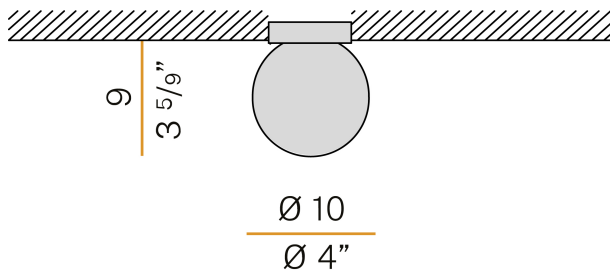

PANZERI

Murané

120V AC 120V ON-OFF
X115U05.010.0550

champagne

Spec sheet

CODE	X115U05.010.0550
SYSTEM POWER CONSUMPTION	4W
EFFICACY	41.75lm/W
LIGHT SOURCE	LED
COLOUR TEMPERATURE	2700K Ra>90
LIGHT DISTRIBUTION	diffused
POWER SUPPLY	120V AC
ELECTRICAL CONFIGURATION	120V ON-OFF
DRIVER	remote included
DELIVERED LUMEN OUTPUT	167lm
WEIGHT	0,42 Kg
PROTECTION DEGREE	IP20
COLOUR TOLLERANCES	SDCM 3
PACKING DIMENSIONS	12,0 x 24,0 x 13,0 cm

Lighting fixture for ceiling or wall semi-built-in installation for interiors, with direct light emission.

Pickled sheet metal fixing bracket in white polyacrylic paint.

Built-in ceiling plate for permanent false ceilings, in pickled sheet metal in champagne polyacrylic paint.

Turned brass wiring support.

Diffuser in blown glass with bronze colour.

Turned aluminium closing disk in champagne polyacrylic paint.

Stainless steel spring clips for false ceiling fixing.

Equipped with 0,2m (7,9") long power cable.

Technical drawing