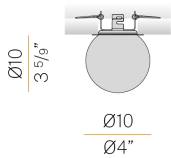

Technical drawing