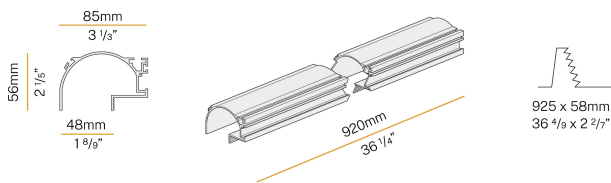

Technical drawing