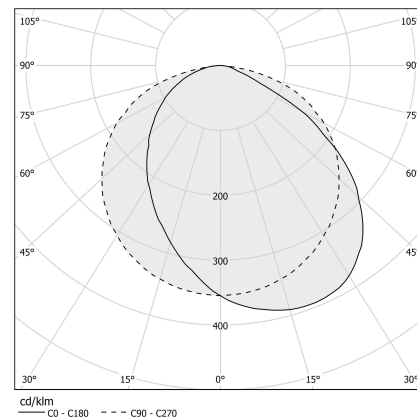

PANZERI

Manhattan

24V DC

XG2044-100TRACK

● white

Spec sheet

CODE	XG2044-100TRACK
SYSTEM POWER CONSUMPTION	max 35W/m
LIGHT SOURCE	LED
LIGHT DISTRIBUTION	diffused
POWER SUPPLY	24V DC
DRIVER	remote not included
WEIGHT	3,03 lbs
PROTECTION DEGREE	IP20
PACKING DIMENSIONS	4,1 x 41,3 x 4,1 in
L (mm)	920
L (in)	36 1/4"
ADVISED BRACKETS	2
HOLE (mm)	925 x 58
HOLE (in)	36 4/9" x 2 2/7"

Extruded polycarbonate diffuser with opaline finish.

Light modules and driver to be ordered separately.

Fastening, joining and closing accessories to be ordered separately.

Built-in hole dimension: 925x58mm (36,4x2,3")

Technical drawing

Application

Polar diagram

PANZERI

Manhattan

Accessories / source

YLR005.010.0410 LED STRIP: 5m/5cm 9.6W/m 3000K CRI90 24V 1220lm/m

YLR005.010.0510 LED STRIP: 5m /5cm 9.6W/m 2700K CRI90 24V 1100lm/m