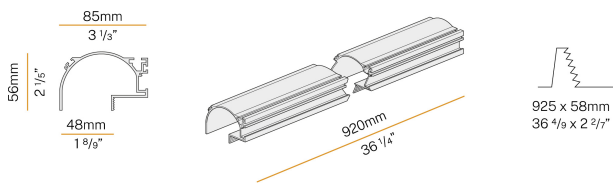

PANZERI

Manhattan

24V DC
XG2044-100TRACK

● white

Spec sheet

CODE	XG2044-100TRACK
SYSTEM POWER CONSUMPTION	max 35W/m
LIGHT SOURCE	LED
LIGHT DISTRIBUTION	diffused
POWER SUPPLY	24V DC
DRIVER	remote not included
WEIGHT	3,03 lbs
PROTECTION DEGREE	IP20
PACKING DIMENSIONS	4,1 x 41,3 x 4,1 in
L (mm)	920
L (in)	36 1/4"
ADVISED BRACKETS	2
HOLE (mm)	925 x 58
HOLE (in)	36 4/9" x 2 2/7"

Modular profile for ceiling or wall built-in installation for interiors, with indirect light emission.
Total built-in structure in plasterboard, in extruded aluminium in RAL 9003 white powder paint.
Extruded aluminium heat sink.
Extruded polycarbonate diffuser with opaline finish.
Light modules and driver to be ordered separately.
Fastening, joining and closing accessories to be ordered separately.
Built-in hole dimension: 925x58mm (36,4x2,3")

Technical drawing

Application

Polar diagram

PANZERI

Manhattan

Accessories / source

YLR005.010.0410 LED STRIP: 5m/5cm 9.6W/m 3000K CRI90 24V 1220lm/m

YLR005.010.0510 LED STRIP: 5m /5cm 9.6W/m 2700K CRI90 24V 1100lm/m