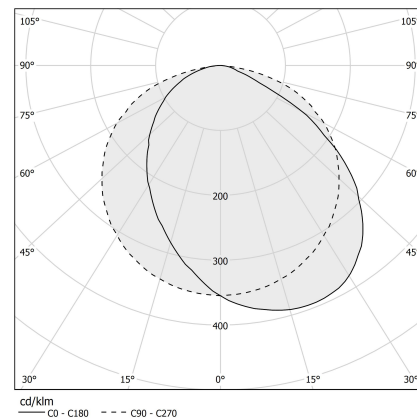

PANZERI

Manhattan

24V DC
XG2044-100TRACK

● white

Spec sheet

CODE	XG2044-100TRACK
SYSTEM POWER CONSUMPTION	max 35W/m
LIGHT SOURCE	LED
LIGHT DISTRIBUTION	diffused
POWER SUPPLY	24V DC
DRIVER	remote not included
WEIGHT	3,03 lbs
PROTECTION DEGREE	IP20
PACKING DIMENSIONS	4,1 x 41,3 x 4,1 in
L (mm)	920
L (in)	36 1/4"
ADVISED BRACKETS	2
HOLE (mm)	925 x 58
HOLE (in)	36 4/9" x 2 2/7"

Modular profile for ceiling or wall built-in installation for interiors, with indirect light emission.
Total built-in structure in plasterboard, in extruded aluminium in RAL 9003 white powder paint.
Extruded aluminium heat sink.
Extruded polycarbonate diffuser with opaline finish.
Light modules and driver to be ordered separately.
Fastening, joining and closing accessories to be ordered separately.
Built-in hole dimension: 925x58mm (36,4x2,3")

Technical drawing

Application

Polar diagram

PANZERI

Manhattan

Accessories / source

YLR005.010.0410 LED STRIP: 5m/5cm 9.6W/m 3000K CRI90 24V 1220lm/m

YLR005.010.0510 LED STRIP: 5m /5cm 9.6W/m 2700K CRI90 24V 1100lm/m