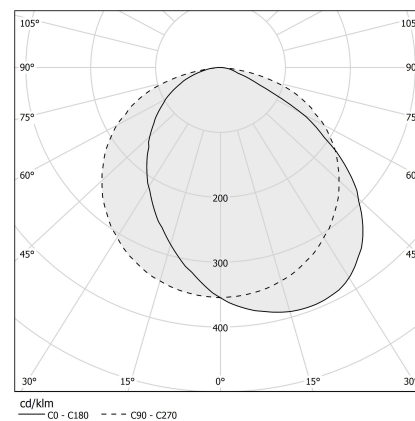

### Spec sheet

|                          |                     |
|--------------------------|---------------------|
| CODE                     | XG2044-200TRACK     |
| SYSTEM POWER CONSUMPTION | max 35W/m           |
| LIGHT SOURCE             | LED                 |
| LIGHT DISTRIBUTION       | diffused            |
| POWER SUPPLY             | 24V DC              |
| DRIVER                   | remote not included |
| WEIGHT                   | 5,81 lbs            |
| PROTECTION DEGREE        | IP20                |
| PACKING DIMENSIONS       | 4,1 x 80,7 x 4,1 in |
| L (mm)                   | 1920                |
| L (in)                   | 75 2/3"             |
| ADVISED BRACKETS         | 3                   |
| HOLE (mm)                | 1925 x 58           |
| HOLE (in)                | 75 5/6" x 2 2/7"    |

Extruded polycarbonate diffuser with opaline finish.

Light modules and driver to be ordered separately.

Fastening, joining and closing accessories to be ordered separately.

Built-in hole dimension: 1925x58mm (75,8x2,3")

### Technical drawing

### Polar diagram