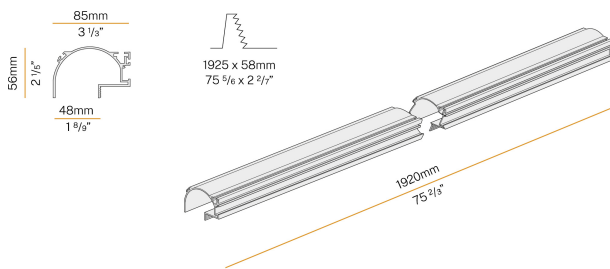

PANZERI

Manhattan

24V DC
XG2044-200TRACK

● white

Spec sheet

CODE	XG2044-200TRACK
SYSTEM POWER CONSUMPTION	max 35W/m
LIGHT SOURCE	LED
LIGHT DISTRIBUTION	diffused
POWER SUPPLY	24V DC
DRIVER	remote not included
WEIGHT	5,81 lbs
PROTECTION DEGREE	IP20
PACKING DIMENSIONS	4,1 x 80,7 x 4,1 in
L (mm)	1920
L (in)	75 2/3"
ADVISED BRACKETS	3
HOLE (mm)	1925 x 58
HOLE (in)	75 5/6" x 2 2/7"

Modular profile for ceiling or wall built-in installation for interiors, with indirect light emission.
Total built-in structure in plasterboard, in extruded aluminium in RAL 9003 white powder paint.
Extruded aluminium heat sink.
Extruded polycarbonate diffuser with opaline finish.
Light modules and driver to be ordered separately.
Fastening, joining and closing accessories to be ordered separately.
Built-in hole dimension: 1925x58mm (75,8x2,3")

Technical drawing

Application

Polar diagram

PANZERI

Manhattan

Accessories / source

YLR005.010.0410 LED STRIP: 5m/5cm 9.6W/m 3000K CRI90 24V 1220lm/m

YLR005.010.0510 LED STRIP: 5m /5cm 9.6W/m 2700K CRI90 24V 1100lm/m