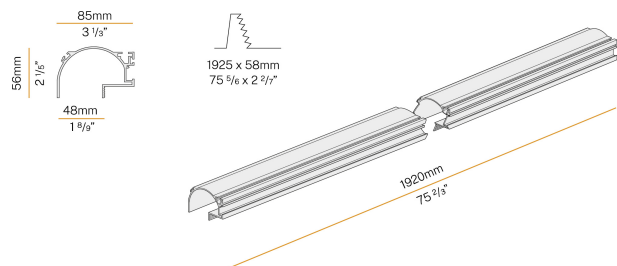

Technical drawing