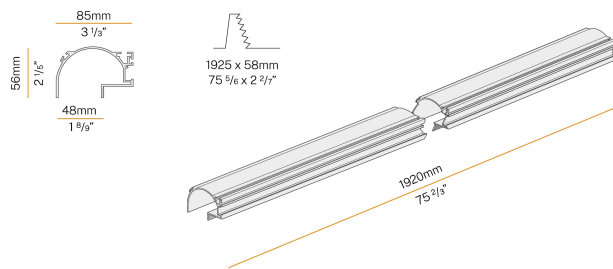

### Spec sheet

|                          |                     |
|--------------------------|---------------------|
| CODE                     | XG2044-200TRACK     |
| SYSTEM POWER CONSUMPTION | max 35W/m           |
| LIGHT SOURCE             | LED                 |
| LIGHT DISTRIBUTION       | diffused            |
| POWER SUPPLY             | 24V DC              |
| DRIVER                   | remote not included |
| WEIGHT                   | 5,81 lbs            |
| PROTECTION DEGREE        | IP20                |
| PACKING DIMENSIONS       | 4,1 x 80,7 x 4,1 in |
| L (mm)                   | 1920                |
| L (in)                   | 75 2/3"             |
| ADVISED BRACKETS         | 3                   |
| HOLE (mm)                | 1925 x 58           |
| HOLE (in)                | 75 5/6" x 2 2/7"    |

Modular profile for ceiling or wall built-in installation for interiors, with indirect light emission.

Total built-in structure in plasterboard, in extruded aluminium in RAL 9003 white powder paint.

Extruded aluminium heat sink.

Extruded polycarbonate diffuser with opaline finish.

Light modules and driver to be ordered separately.

Fastening, joining and closing accessories to be ordered separately.

Built-in hole dimension: 1925x58mm (75,8x2,3")

### Technical drawing