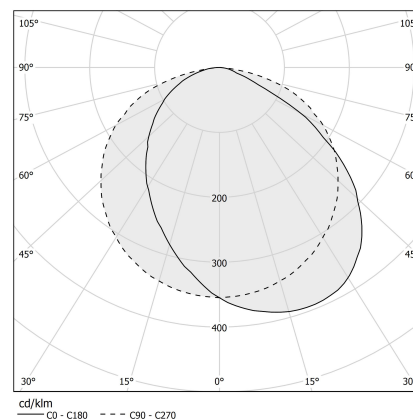

PANZERI

Manhattan

24V DC
XG2044-200TRACK

● white

Spec sheet

CODE	XG2044-200TRACK
SYSTEM POWER CONSUMPTION	max 35W/m
LIGHT SOURCE	LED
LIGHT DISTRIBUTION	diffused
POWER SUPPLY	24V DC
DRIVER	remote not included
WEIGHT	5,81 lbs
PROTECTION DEGREE	IP20
PACKING DIMENSIONS	4,1 x 80,7 x 4,1 in
L (mm)	1920
L (in)	75 2/3"
ADVISED BRACKETS	3
HOLE (mm)	1925 x 58
HOLE (in)	75 5/6" x 2 2/7"

Extruded polycarbonate diffuser with opaline finish.

Light modules and driver to be ordered separately.

Fastening, joining and closing accessories to be ordered separately.

Built-in hole dimension: 1925x58mm (75,8x2,3")

Technical drawing

Application

Polar diagram

PANZERI

Manhattan

Accessories / source

YLR005.010.0410 LED STRIP: 5m/5cm 9.6W/m 3000K CRI90 24V 1220lm/m

YLR005.010.0510 LED STRIP: 5m /5cm 9.6W/m 2700K CRI90 24V 1100lm/m