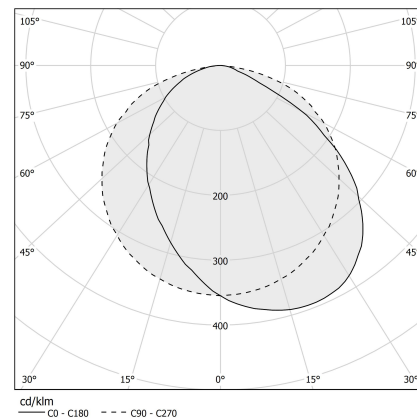

PANZERI

Manhattan

24V DC
XG2044-200TRACK

● white

Spec sheet

CODE	XG2044-200TRACK
SYSTEM POWER CONSUMPTION	max 35W/m
LIGHT SOURCE	LED
LIGHT DISTRIBUTION	diffused
POWER SUPPLY	24V DC
DRIVER	remote not included
WEIGHT	5,81 lbs
PROTECTION DEGREE	IP20
PACKING DIMENSIONS	4,1 x 80,7 x 4,1 in
L (mm)	1920
L (in)	75 2/3"
ADVISED BRACKETS	3
HOLE (mm)	1925 x 58
HOLE (in)	75 5/6" x 2 2/7"

Modular profile for ceiling or wall built-in installation for interiors, with indirect light emission.
Total built-in structure in plasterboard, in extruded aluminium in RAL 9003 white powder paint.
Extruded aluminium heat sink.
Extruded polycarbonate diffuser with opaline finish.
Light modules and driver to be ordered separately.
Fastening, joining and closing accessories to be ordered separately.
Built-in hole dimension: 1925x58mm (75,8x2,3")

Technical drawing

Application

Polar diagram

PANZERI

Manhattan

Accessories / source

YLR005.010.0410 LED STRIP: 5m/5cm 9.6W/m 3000K CRI90 24V 1220lm/m

YLR005.010.0510 LED STRIP: 5m /5cm 9.6W/m 2700K CRI90 24V 1100lm/m