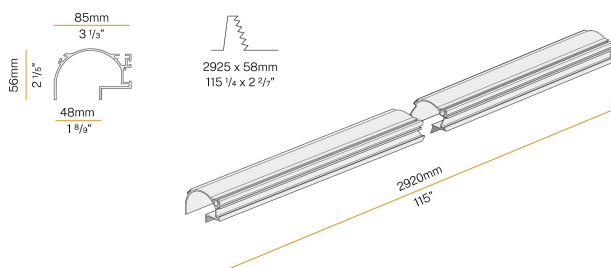

Technical drawing