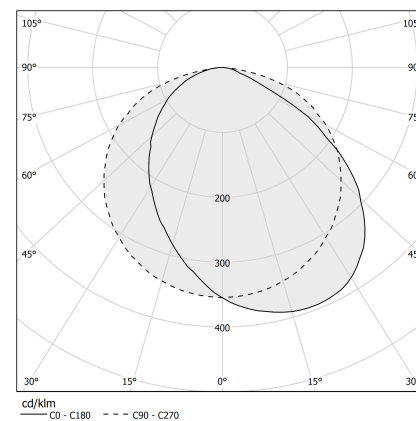

PANZERI

Manhattan

24V DC
XG2044-300TRACK

● white

Spec sheet

CODE	XG2044-300TRACK
SYSTEM POWER CONSUMPTION	max 35W/m
LIGHT SOURCE	LED
LIGHT DISTRIBUTION	diffused
POWER SUPPLY	24V DC
DRIVER	remote not included
WEIGHT	9,11 lbs
PROTECTION DEGREE	IP20
PACKING DIMENSIONS	4,1 x 120,1 x 4,1 in
L (mm)	2920
L (in)	115"
ADVISED BRACKETS	4
HOLE (mm)	2925 x 58
HOLE (in)	115 1/4" x 2 2/7"

Extruded polycarbonate diffuser with opaline finish.

Light modules and driver to be ordered separately.

Fastening, joining and closing accessories to be ordered separately.

Built-in hole dimension: 2925x58mm (115,2x2,3")

Technical drawing

Application

Polar diagram

PANZERI

Manhattan

Accessories / source

YLR005.010.0410 LED STRIP: 5m/5cm 9.6W/m 3000K CRI90 24V 1220lm/m

YLR005.010.0510 LED STRIP: 5m /5cm 9.6W/m 2700K CRI90 24V 1100lm/m