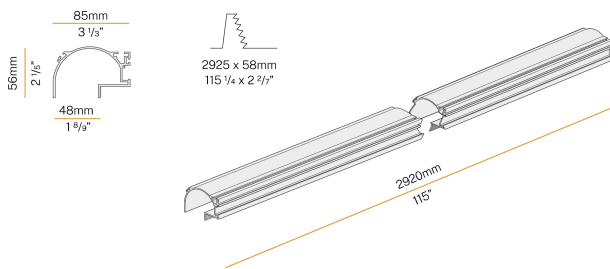

Technical drawing