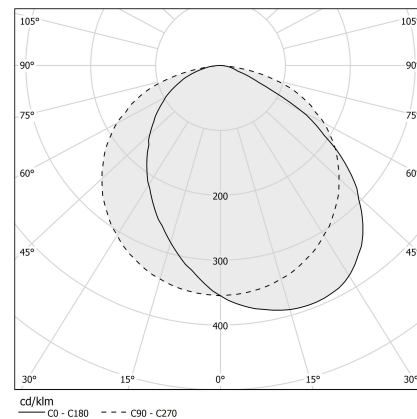

PANZERI

Manhattan

24V DC
XG2044-300TRACK

● white

Spec sheet

CODE	XG2044-300TRACK
SYSTEM POWER CONSUMPTION	max 35W/m
LIGHT SOURCE	LED
LIGHT DISTRIBUTION	diffused
POWER SUPPLY	24V DC
DRIVER	remote not included
WEIGHT	9,11 lbs
PROTECTION DEGREE	IP20
PACKING DIMENSIONS	4,1 x 120,1 x 4,1 in
L (mm)	2920
L (in)	115"
ADVISED BRACKETS	4
HOLE (mm)	2925 x 58
HOLE (in)	115 1/4" x 2 2/7"

Extruded polycarbonate diffuser with opaline finish.

Light modules and driver to be ordered separately.

Fastening, joining and closing accessories to be ordered separately.

Built-in hole dimension: 2925x58mm (115,2x2,3")

Technical drawing

Application

Polar diagram

PANZERI

Manhattan

Accessories / source

YLR005.010.0410 LED STRIP: 5m/5cm 9.6W/m 3000K CRI90 24V 1220lm/m

YLR005.010.0510 LED STRIP: 5m /5cm 9.6W/m 2700K CRI90 24V 1100lm/m