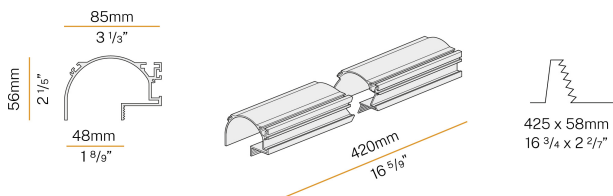

Technical drawing