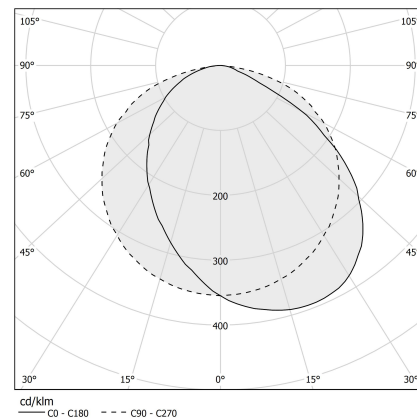

PANZERI

Manhattan

24V DC
XG2044-50TRACK

● white

Spec sheet

CODE	XG2044-50TRACK
SYSTEM POWER CONSUMPTION	max 35W/m
LIGHT SOURCE	LED
LIGHT DISTRIBUTION	diffused
POWER SUPPLY	24V DC
DRIVER	remote not included
WEIGHT	1,52 lbs
PROTECTION DEGREE	IP20
PACKING DIMENSIONS	4,1 x 21,3 x 4,1 in
L (mm)	420
L (in)	16 5/9"
ADVISED BRACKETS	2
HOLE (mm)	425 x 58
HOLE (in)	16 3/4" x 2 2/7"

Modular profile for ceiling or wall built-in installation for interiors, with indirect light emission.
Total built-in structure in plasterboard, in extruded aluminium in RAL 9003 white powder paint.
Extruded aluminium heat sink.
Extruded polycarbonate diffuser with opaline finish.
Light modules and driver to be ordered separately.
Fastening, joining and closing accessories to be ordered separately.
Built-in hole dimension: 425x58mm (16,7x2,3")

Technical drawing

Application

Polar diagram

PANZERI

Manhattan

Accessories / source

YLR005.010.0410 LED STRIP: 5m/5cm 9.6W/m 3000K CRI90 24V 1220lm/m

YLR005.010.0510 LED STRIP: 5m /5cm 9.6W/m 2700K CRI90 24V 1100lm/m