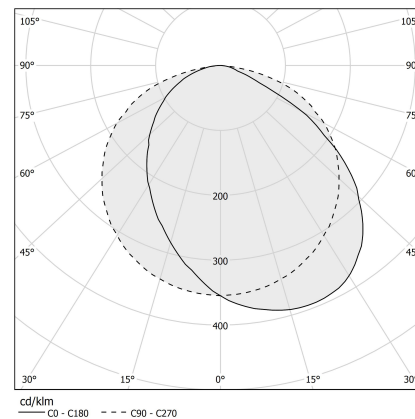

### Spec sheet

CODE	XG2044-50TRACK
SYSTEM POWER CONSUMPTION	max 35W/m
LIGHT SOURCE	LED
LIGHT DISTRIBUTION	diffused
POWER SUPPLY	24V DC
DRIVER	remote not included
WEIGHT	1,52 lbs
PROTECTION DEGREE	IP20
PACKING DIMENSIONS	4,1 x 21,3 x 4,1 in
L (mm)	420
L (in)	16 5/9"
ADVISED BRACKETS	2
HOLE (mm)	425 x 58
HOLE (in)	16 3/4" x 2 2/7"

Extruded polycarbonate diffuser with opaline finish.

Light modules and driver to be ordered separately.

Fastening, joining and closing accessories to be ordered separately.

Built-in hole dimension: 425x58mm (16,7x2,3")

### Technical drawing

### Polar diagram