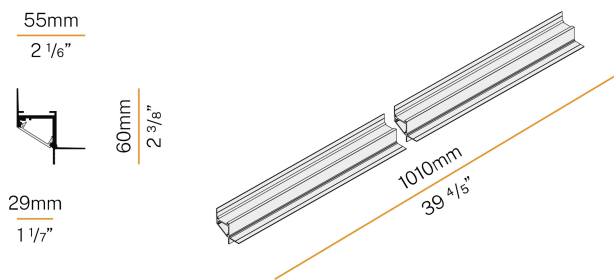

Technical drawing