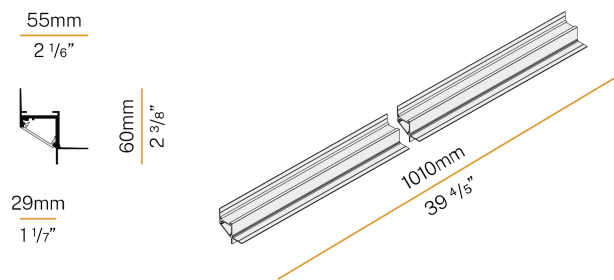

Technical drawing