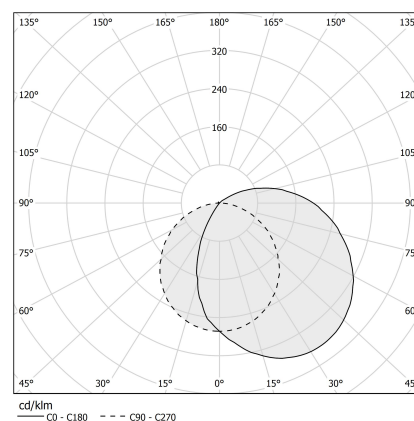

### Spec sheet

CODE	XG2045-100TRACK
SYSTEM POWER CONSUMPTION	max 24W/m
LIGHT SOURCE	LED
LIGHT DISTRIBUTION	diffused
POWER SUPPLY	24V DC
DRIVER	remote not included
GLARE RATING	UGR < 19
WEIGHT	1,71 lbs
PROTECTION DEGREE	IP40 IP20
PACKING DIMENSIONS	3,2 x 3,2 x 44,9 in
L (mm)	1010
L (in)	39 4/5"

### Technical drawing

### Polar diagram