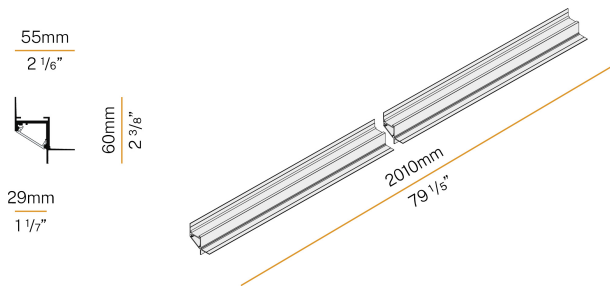

Technical drawing