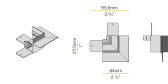

Accessories / junction

XM2045-ANG 3

Connection joint for two lines of modular profiles with internal perpendicular junction 90°, for perimetral installation.

XM2045-ANG 4

Connection joint for two lines of modular profiles with external perpendicular junction 90°, for perimetral installation.

XM2045-U

Linear junction.

XM2045-U90 1

Connection joint for two lines of modular profiles with internal level junction 90°, for perimetral installation.

XM2045-U90 2

Connection joint for two lines of modular profiles with external level junction 90°, for perimetral installation.