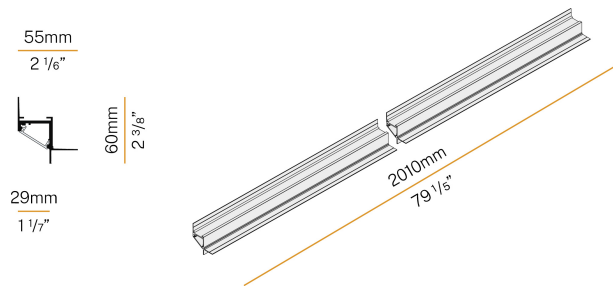

Technical drawing