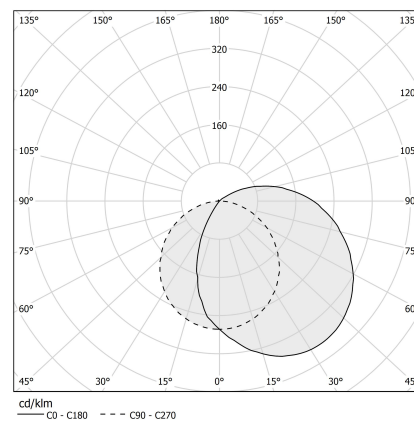

Application

Polar diagram