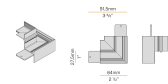

Accessories / junction

XM2045-ANG 3

Connection joint for two lines of modular profiles with internal perpendicular junction 90°, for perimetral installation.

XM2045-ANG 4

Connection joint for two lines of modular profiles with external perpendicular junction 90°, for perimetral installation.

XM2045-U

Linear junction.

XM2045-U90 1

Connection joint for two lines of modular profiles with internal level junction 90°, for perimetral installation.

XM2045-U90 2

Connection joint for two lines of modular profiles with external level junction 90°, for perimetral installation.