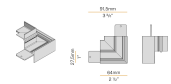

PANZERI

Corner

Accessories / junction

XM2045-ANG 3

Connection joint for two lines of modular profiles with internal perpendicular junction 90°, for perimetral installation.

XM2045-ANG 4

Connection joint for two lines of modular profiles with external perpendicular junction 90°, for perimetral installation.

XM2045-U

Linear junction.

XM2045-U90 1

Connection joint for two lines of modular profiles with internal level junction 90°, for perimetral installation.

XM2045-U90 2

Connection joint for two lines of modular profiles with external level junction 90°, for perimetral installation.