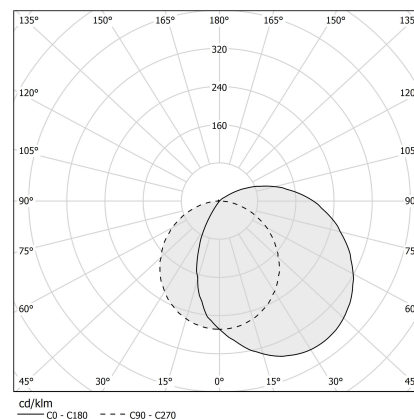

Application

Polar diagram