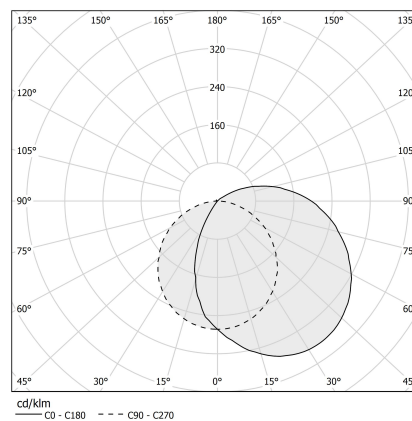

Application

Polar diagram