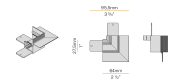

PANZERI

Corner

Accessories / junction

XM2045-ANG 3

Connection joint for two lines of modular profiles with internal perpendicular junction 90°, for perimetral installation.

XM2045-ANG 4

Connection joint for two lines of modular profiles with external perpendicular junction 90°, for perimetral installation.

XM2045-U

Linear junction.

XM2045-U90 1

Connection joint for two lines of modular profiles with internal level junction 90°, for perimetral installation.

XM2045-U90 2

Connection joint for two lines of modular profiles with external level junction 90°, for perimetral installation.