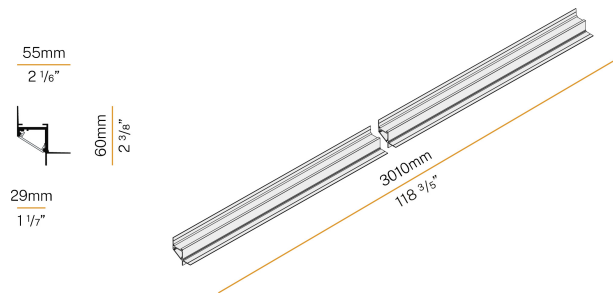

Technical drawing