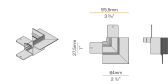

PANZERI

Corner

Accessories / junction

XM2045-ANG 3

Connection joint for two lines of modular profiles with internal perpendicular junction 90°, for perimetral installation.

XM2045-ANG 4

Connection joint for two lines of modular profiles with external perpendicular junction 90°, for perimetral installation.

XM2045-U

Linear junction.

XM2045-U90 1

Connection joint for two lines of modular profiles with internal level junction 90°, for perimetral installation.

XM2045-U90 2

Connection joint for two lines of modular profiles with external level junction 90°, for perimetral installation.