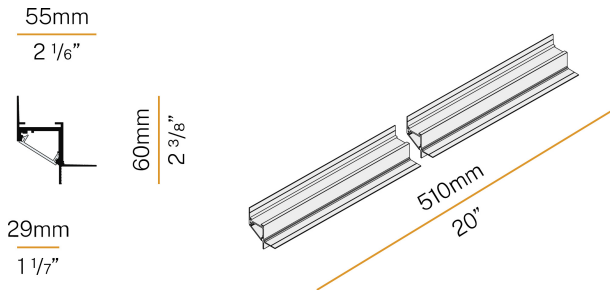

PANZERI

Corner

24V DC
XG2045-50TRACK

● white

Spec sheet

CODE	XG2045-50TRACK
SYSTEM POWER CONSUMPTION	max 24W/m
LIGHT SOURCE	LED
LIGHT DISTRIBUTION	diffused
POWER SUPPLY	24V DC
DRIVER	remote not included
GLARE RATING	UGR < 19
WEIGHT	0,99 lbs
PROTECTION DEGREE	IP40 IP20
PACKING DIMENSIONS	3,2 x 3,2 x 25,2 in
L (mm)	510
L (in)	20"

Modular profile for ceiling or wall perimeter installation for interiors, with direct light emission.
Hidden structure for plasterboard panels, in extruded aluminium in RAL 9003 white powder paint.
Extruded polycarbonate diffuser with opaline finish.
Light modules and driver to be ordered separately.
Fastening, joining and closing accessories to be ordered separately.

Technical drawing

Application

Polar diagram

PANZERI

Corner

Accessories / source

XM006.012.0410 LED module, 125mm (5") 16 LED 2,2W 24V DC 3000K Ra>90 285lm.

XM006.050.0410 LED module, 500mm (19,7") 64 LED 8,6W 24V DC 3000K Ra>90 1140lm.

XM2045-U

Linear junction.

XM2045-U90 1

Connection joint for two lines of modular profiles with internal level junction 90°, for perimetral installation.

XM2045-U90 2

Connection joint for two lines of modular profiles with external level junction 90°, for perimetral installation.