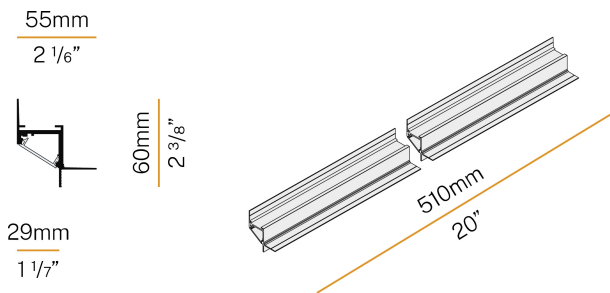

PANZERI

Corner

24V DC
XG2045-50TRACK

white

Spec sheet

CODE	XG2045-50TRACK
SYSTEM POWER CONSUMPTION	max 24W/m
LIGHT SOURCE	LED
LIGHT DISTRIBUTION	diffused
POWER SUPPLY	24V DC
DRIVER	remote not included
GLARE RATING	UGR < 19
WEIGHT	0,99 lbs
PROTECTION DEGREE	IP40 IP20
PACKING DIMENSIONS	3,2 x 3,2 x 25,2 in
L (mm)	510
L (in)	20"

Modular profile for ceiling or wall perimeter installation for interiors, with direct light emission.
Hidden structure for plasterboard panels, in extruded aluminium in RAL 9003 white powder paint.
Extruded polycarbonate diffuser with opaline finish.
Light modules and driver to be ordered separately.
Fastening, joining and closing accessories to be ordered separately.

Technical drawing

Application

Polar diagram

PANZERI

Corner

Accessories / source

XM006.012.0410 LED module, 125mm (5") 16 LED 2,2W 24V DC 3000K Ra>90 285lm.

XM006.050.0410 LED module, 500mm (19,7") 64 LED 8,6W 24V DC 3000K Ra>90 1140lm.

XM2045-U

Linear junction.

XM2045-U90 1

Connection joint for two lines of modular profiles with internal level junction 90°, for perimetral installation.

XM2045-U90 2

Connection joint for two lines of modular profiles with external level junction 90°, for perimetral installation.