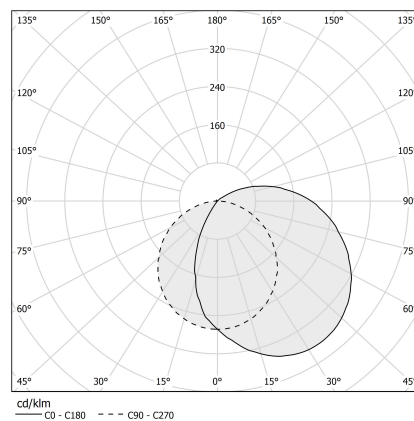

PANZERI

Corner

24V DC
XG2045-50TRACK

● white

Spec sheet

CODE	XG2045-50TRACK
SYSTEM POWER CONSUMPTION	max 24W/m
LIGHT SOURCE	LED
LIGHT DISTRIBUTION	diffused
POWER SUPPLY	24V DC
DRIVER	remote not included
GLARE RATING	UGR < 19
WEIGHT	0,99 lbs
PROTECTION DEGREE	IP40 IP20
PACKING DIMENSIONS	3,2 x 3,2 x 25,2 in
L (mm)	510
L (in)	20"

Technical drawing

Application

Polar diagram

PANZERI

Corner

Accessories / source

XM006.012.0410 LED module, 125mm (5") 16 LED 2,2W 24V DC 3000K Ra>90 285lm.

XM006.050.0410 LED module, 500mm (19,7") 64 LED 8,6W 24V DC 3000K Ra>90 1140lm.