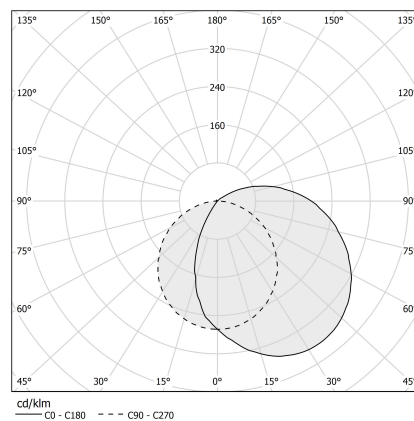

PANZERI

Corner

24V DC
XG2045-50TRACK

white

Spec sheet

CODE	XG2045-50TRACK
SYSTEM POWER CONSUMPTION	max 24W/m
LIGHT SOURCE	LED
LIGHT DISTRIBUTION	diffused
POWER SUPPLY	24V DC
DRIVER	remote not included
GLARE RATING	UGR < 19
WEIGHT	0,99 lbs
PROTECTION DEGREE	IP40 IP20
PACKING DIMENSIONS	3,2 x 3,2 x 25,2 in
L (mm)	510
L (in)	20"

Technical drawing

Application

Polar diagram

PANZERI

Corner

Accessories / source

XM006.012.0410 LED module, 125mm (5") 16 LED 2,2W 24V DC 3000K Ra>90 285lm.

XM006.050.0410 LED module, 500mm (19,7") 64 LED 8,6W 24V DC 3000K Ra>90 1140lm.