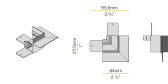

PANZERI

Corner

Accessories / junction

XM2045-ANG 3

Connection joint for two lines of modular profiles with internal perpendicular junction 90°, for perimetral installation.

XM2045-ANG 4

Connection joint for two lines of modular profiles with external perpendicular junction 90°, for perimetral installation.

XM2045-U

Linear junction.

XM2045-U90 1

Connection joint for two lines of modular profiles with internal level junction 90°, for perimetral installation.

XM2045-U90 2

Connection joint for two lines of modular profiles with external level junction 90°, for perimetral installation.