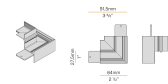

PANZERI

Corner

Accessories / junction

XM2045-ANG 3

Connection joint for two lines of modular profiles with internal perpendicular junction 90°, for perimetral installation.

XM2045-ANG 4

Connection joint for two lines of modular profiles with external perpendicular junction 90°, for perimetral installation.

XM2045-U

Linear junction.

XM2045-U90 1

Connection joint for two lines of modular profiles with internal level junction 90°, for perimetral installation.

XM2045-U90 2

Connection joint for two lines of modular profiles with external level junction 90°, for perimetral installation.