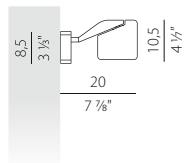

Faretto parete / Wall spot

DIMMABLE

LED 8W 3000K Ra 90 600lm 220 / 240 V

IP20