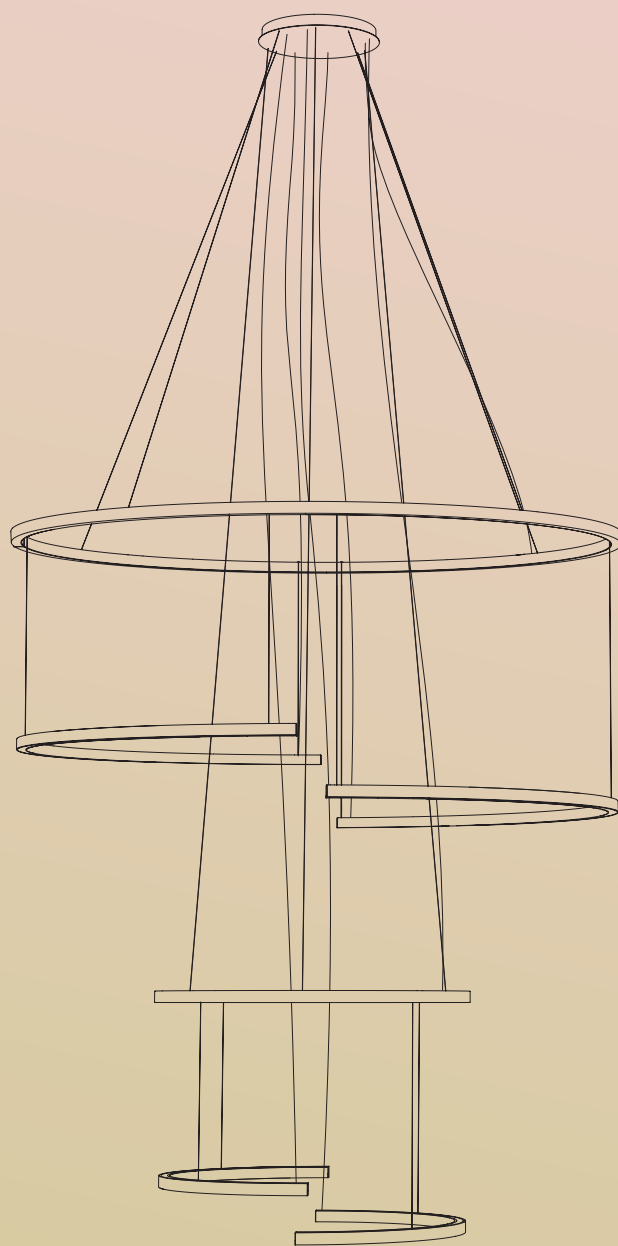

NUOVO ROSONE PER BROOKLYN ROUND

Un unico rosone e tante configurazioni per Brooklyn Round.

A single canopy for many configurations for Brooklyn Round.